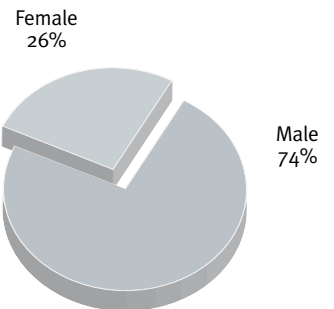

Profile

74% male, 26% female
Powerful individuals at the peak of their careers
All have earning capacity in excess of £40,000 p.a.
High disposable income
Approx. 43,000 are Directors in companies with over 100 employees

Breakdown of Recency

All data is held as 0-12 months

Website

N/A

Gender

Geography

Age

the direct marketing group®